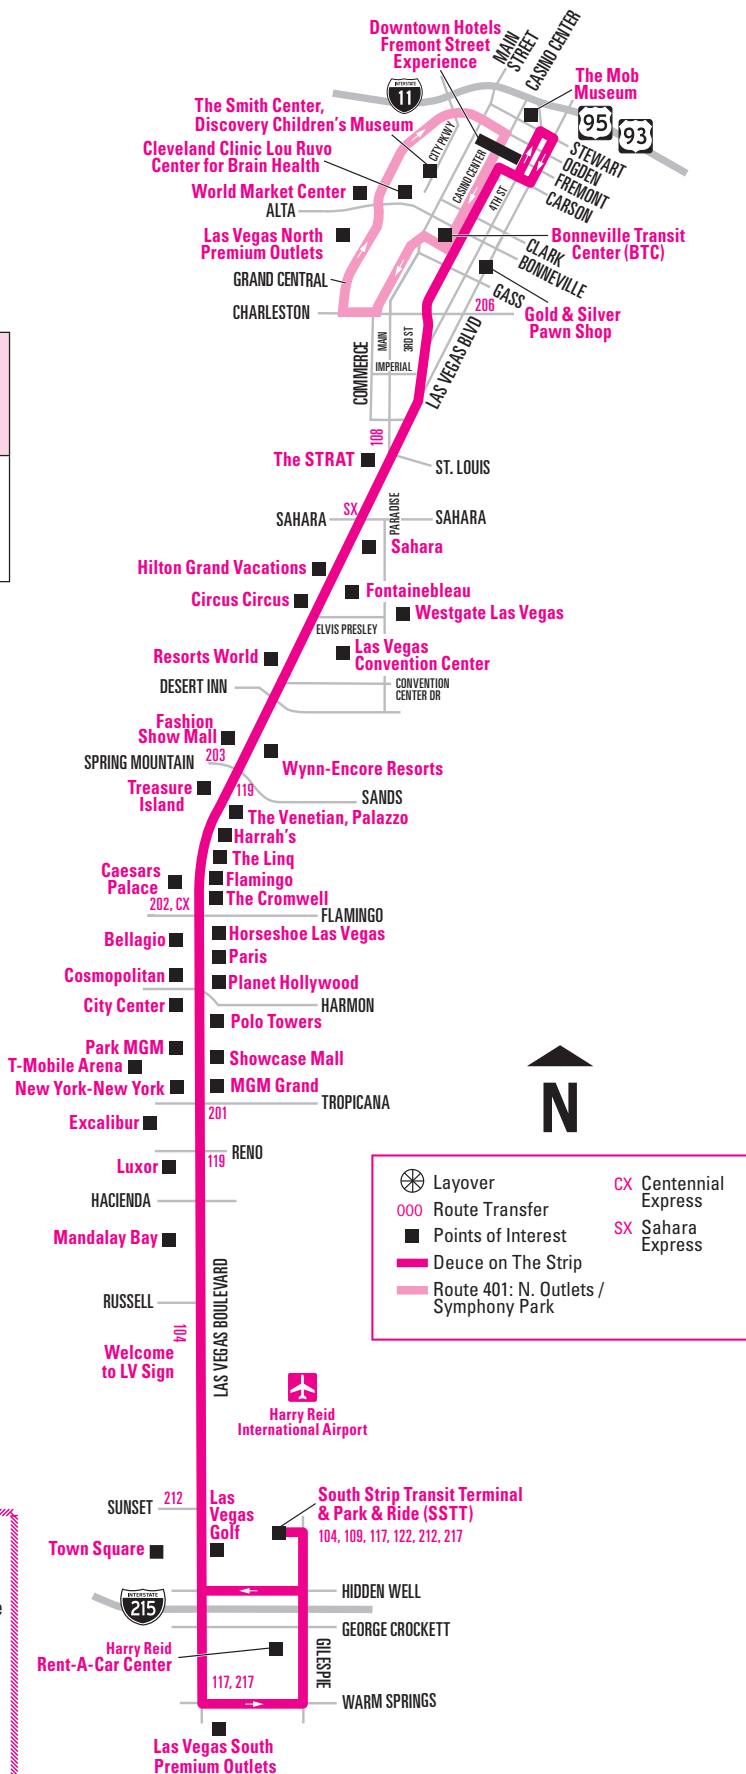

Deuce on The Strip | Everyday

Deuce

DEUCE ON THE STRIP FREQUENCY
Operates 24 hours a day, everyday

FRECUENCIA DEUCE EN EL STRIP
Opera las 24 horas del día, todos los días

7 a.m. to 1 a.m.	Approximately Every 10 to 15 Minutes <i>Aproximadamente cada 10 a 15 minutos</i>
1 a.m. to 7 a.m.	Approximately Every 20 Minutes <i>Aproximadamente cada 20 minutos</i>

NOTE: Scheduled frequency is approximate and may vary due to unusual traffic conditions or other significant disruptions along the Route.

Intermittent construction along Las Vegas Boulevard, expect possible delays.

NOTA: La frecuencia programada es aproximada y puede variar debido a condiciones de transporte público inusuales u otras interrupciones significativas a lo largo de la Ruta.

Construcción intermitente a lo largo de Las Vegas Boulevard, se deben esperar posibles demoras.

NOTICE: This route will operate a modified schedule and routing during Formula 1 (F1) race week. Additional routing and scheduling adjustments for race-related construction may occur. Please visit rtcnsnv.com, rideRTC, or Transit App for more information. **AVISO:** Esta ruta operará con un horario y una ruta modificados durante la semana de carreras de Fórmula 1 (F1). Es posible que se realicen ajustes adicionales de ruta y programación para construcciones relacionadas con la carrera. Visite rtcnsnv.com, rideRTC o la aplicación Transit para obtener más información.

frequent service 24 hour service