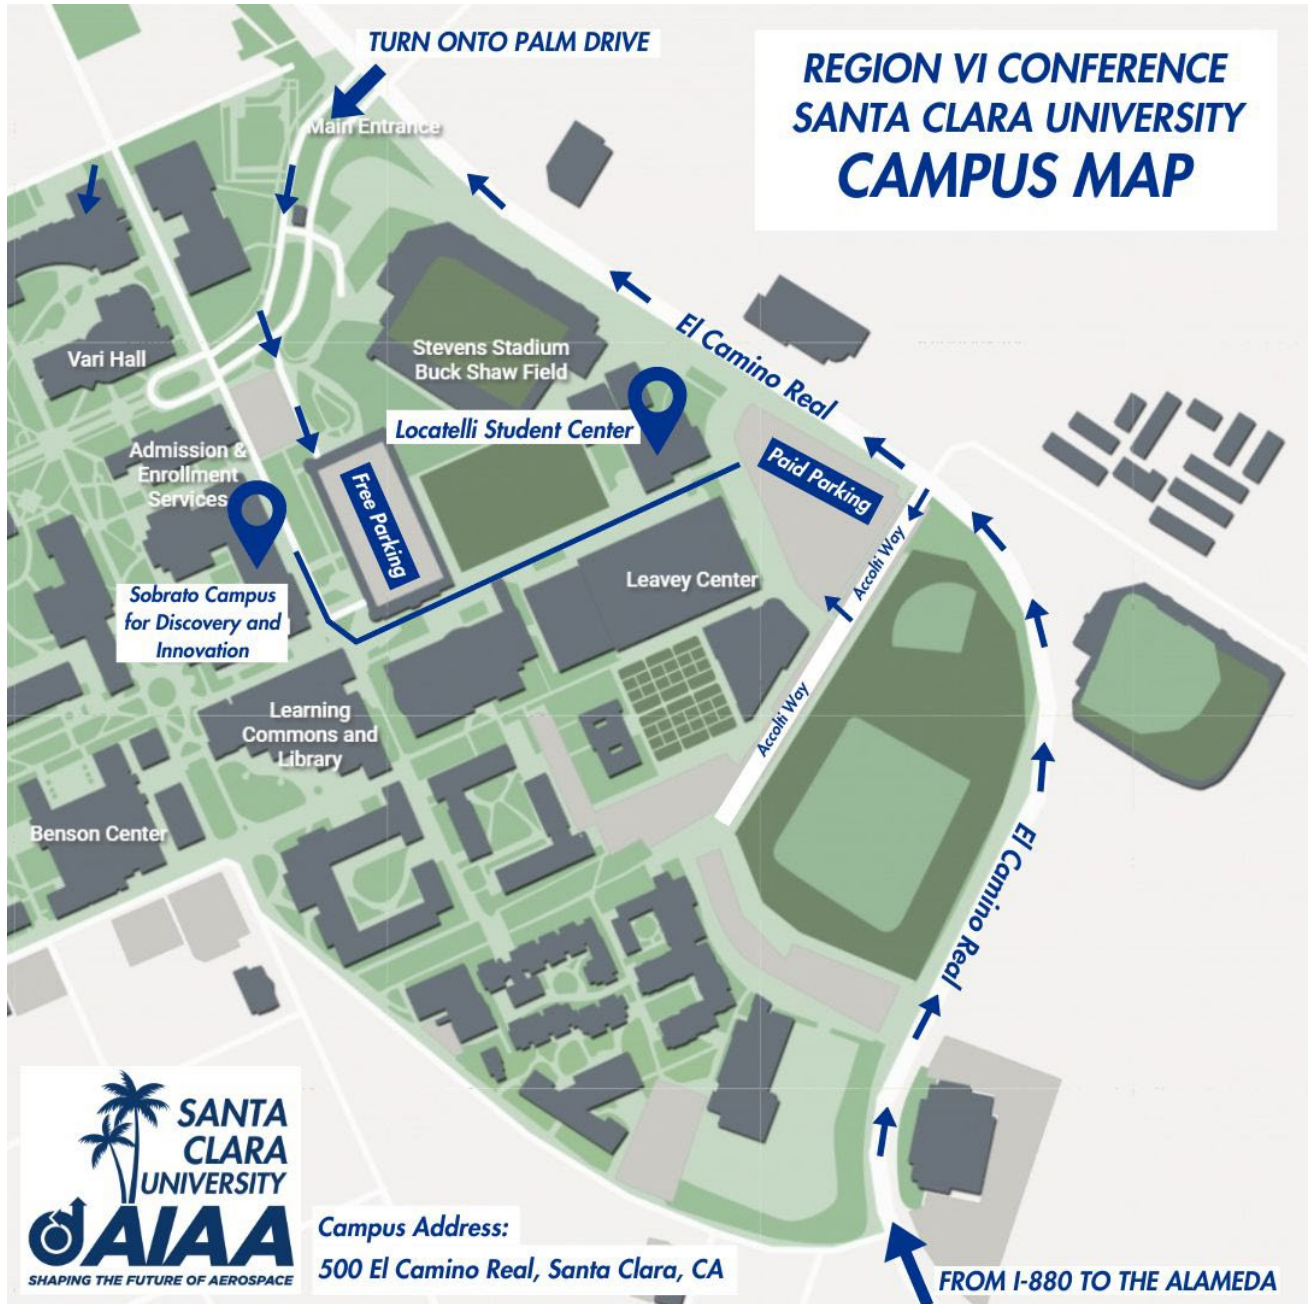

# REGION VI CONFERENCE SANTA CLARA UNIVERSITY CAMPUS MAP

Campus Address:  
500 El Camino Real, Santa Clara, CA